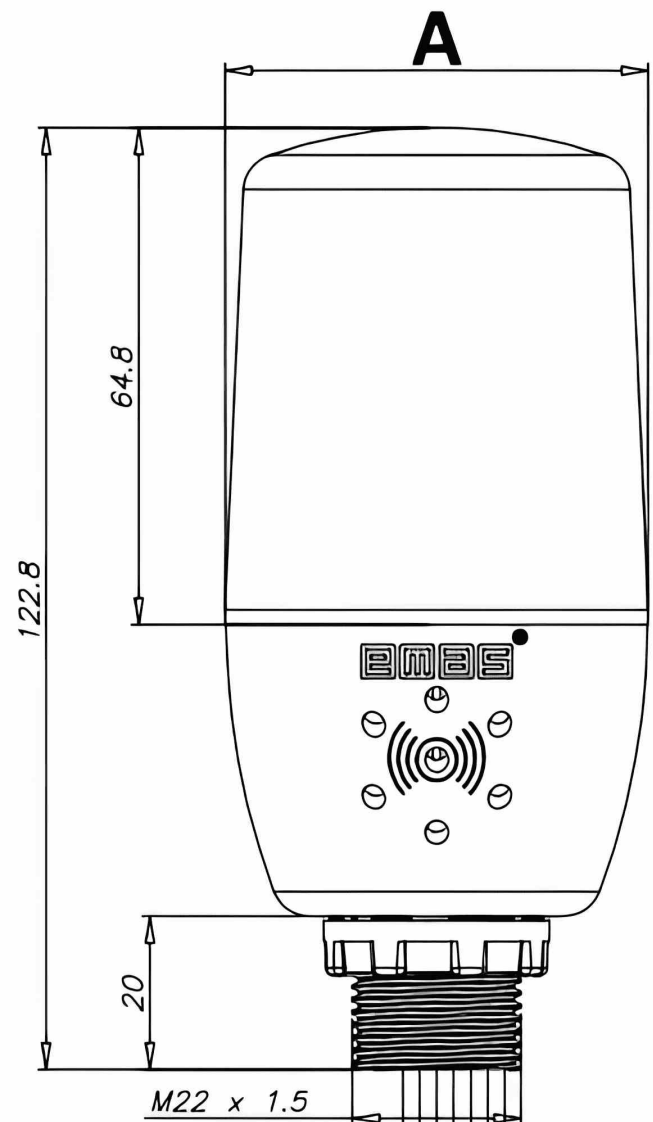

Denumire	A [mm]
Lampă Turn IK 50 Mm	50
Lampă Turn IK 70 Mm	70

Nr. module luminoase	Semnalizare acustică
IK51/IK71	Cu buzzer
IK52/IK72	Cu buzzer
IK53/IK73	Cu buzzer
IK54/IK74	Cu buzzer
IK55/IK75	Cu buzzer
IK51/IK71	Fara Buzzer
IK52/IK72	Fara Buzzer
IK53/IK73	Fara Buzzer
IK54/IK74	Fara Buzzer
IK55/IK75	Fara Buzzer