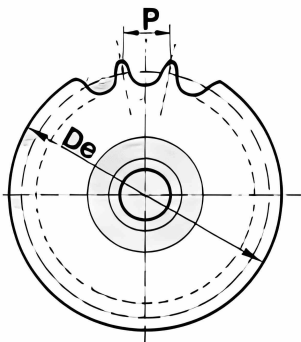

Roată De Lanț Cu Rulment 06B-1

Material C45 E

Z	P.	D_e	D_p	B_1	A	D	F	H	J	bearing
20	3/8"x7/32"	64,3	60,89	5,3	7,0	16 ^{+0.26} / _{+0.13}	40	18,3	12	203 KRR
21	3/8"x7/32"	68,0	63,91	5,3	7,0	16 ^{+0.26} / _{+0.13}	40	18,3	12	203 KRR