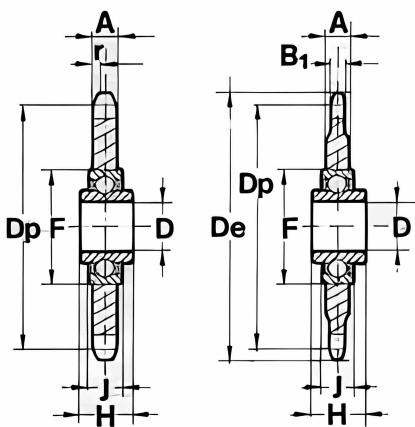

Roată De Lanț Cu Rulment 06B-1

Material C45 E

Z	P.	D_e	D_p	B_1	A	D	F	H	J	bearing
20	3/8"x7/32"	64,3	60,89	5,3	7,0	16 ^{+0.26} / _{+0.13}	40	18,3	12	203 KRR
21	3/8"x7/32"	68,0	63,91	5,3	7,0	16 ^{+0.26} / _{+0.13}	40	18,3	12	203 KRR